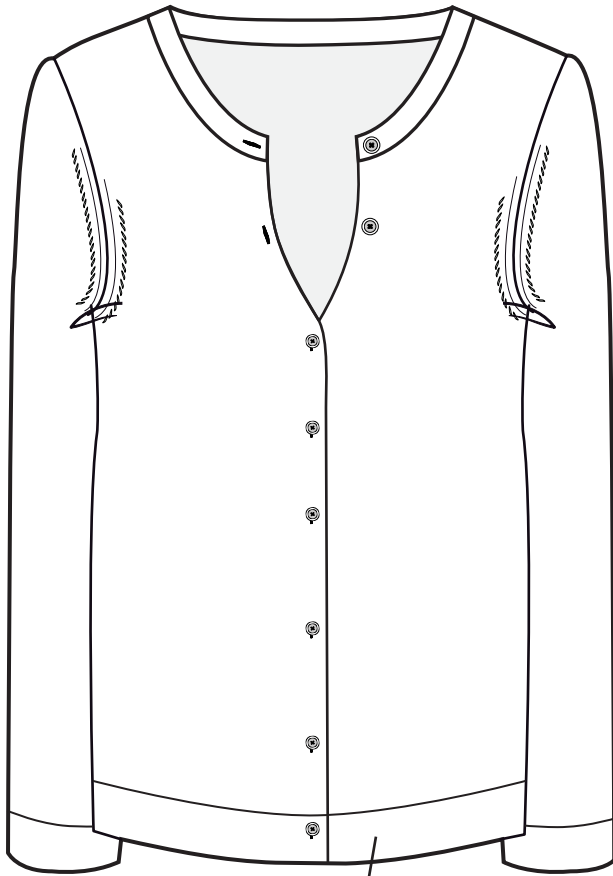

SPRING/ SUMMER 2018
Style Number: CPSS18-6012

Printed Cardigan

MAR 2, 2017

Fully fashioned sweep cuff

Self neckline binding

Fully fashioned slv cuffs

Inspiration Reference

Details:

- * Fine gauge yarn.
- * Yarn content 100% Viscose.
- * Prints for this style are: Coral-Small Scale, Jelly Fish -Small Scale, Tortoise-Small Scale and Indigo-Small Scale artworks. Please see separate files.