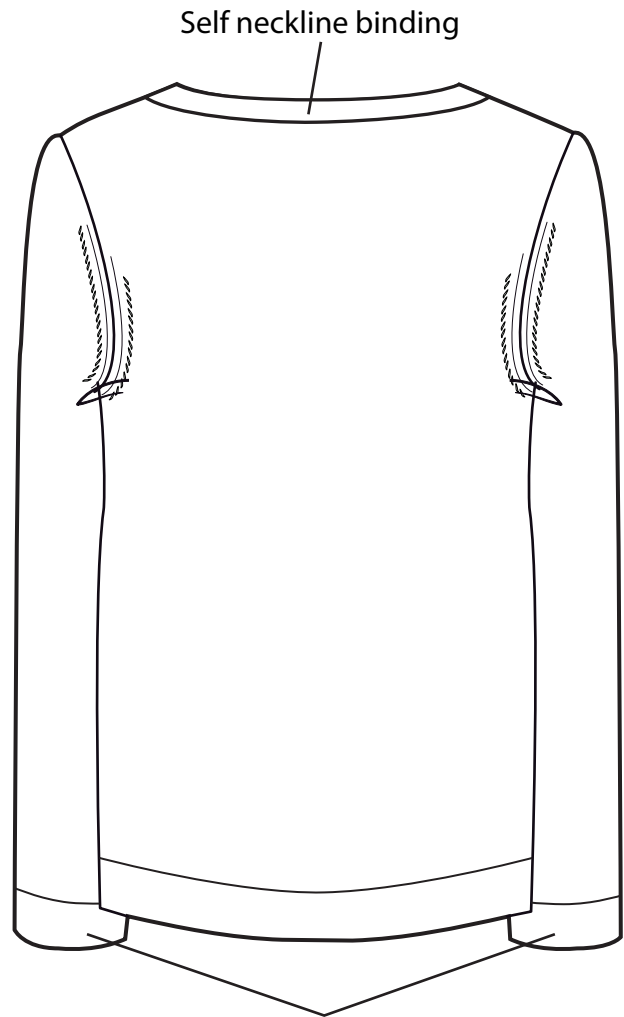

SPRING/ SUMMER 2018
Style Number: CPSS18-6012

Printed Cardigan

MAR 2, 2017

Fully fashioned sweep cuff

Self neckline binding

Fully fashioned slv cuffs

Inspiration Reference

Details:

- * Fine gauge yarn.
- * Yarn content 100% Viscose.
- * Prints for this style are: Coral-Small Scale, Jelly Fish -Small Scale, Tortoise-Small Scale and Indigo-Small Scale artworks. Please see separate files.